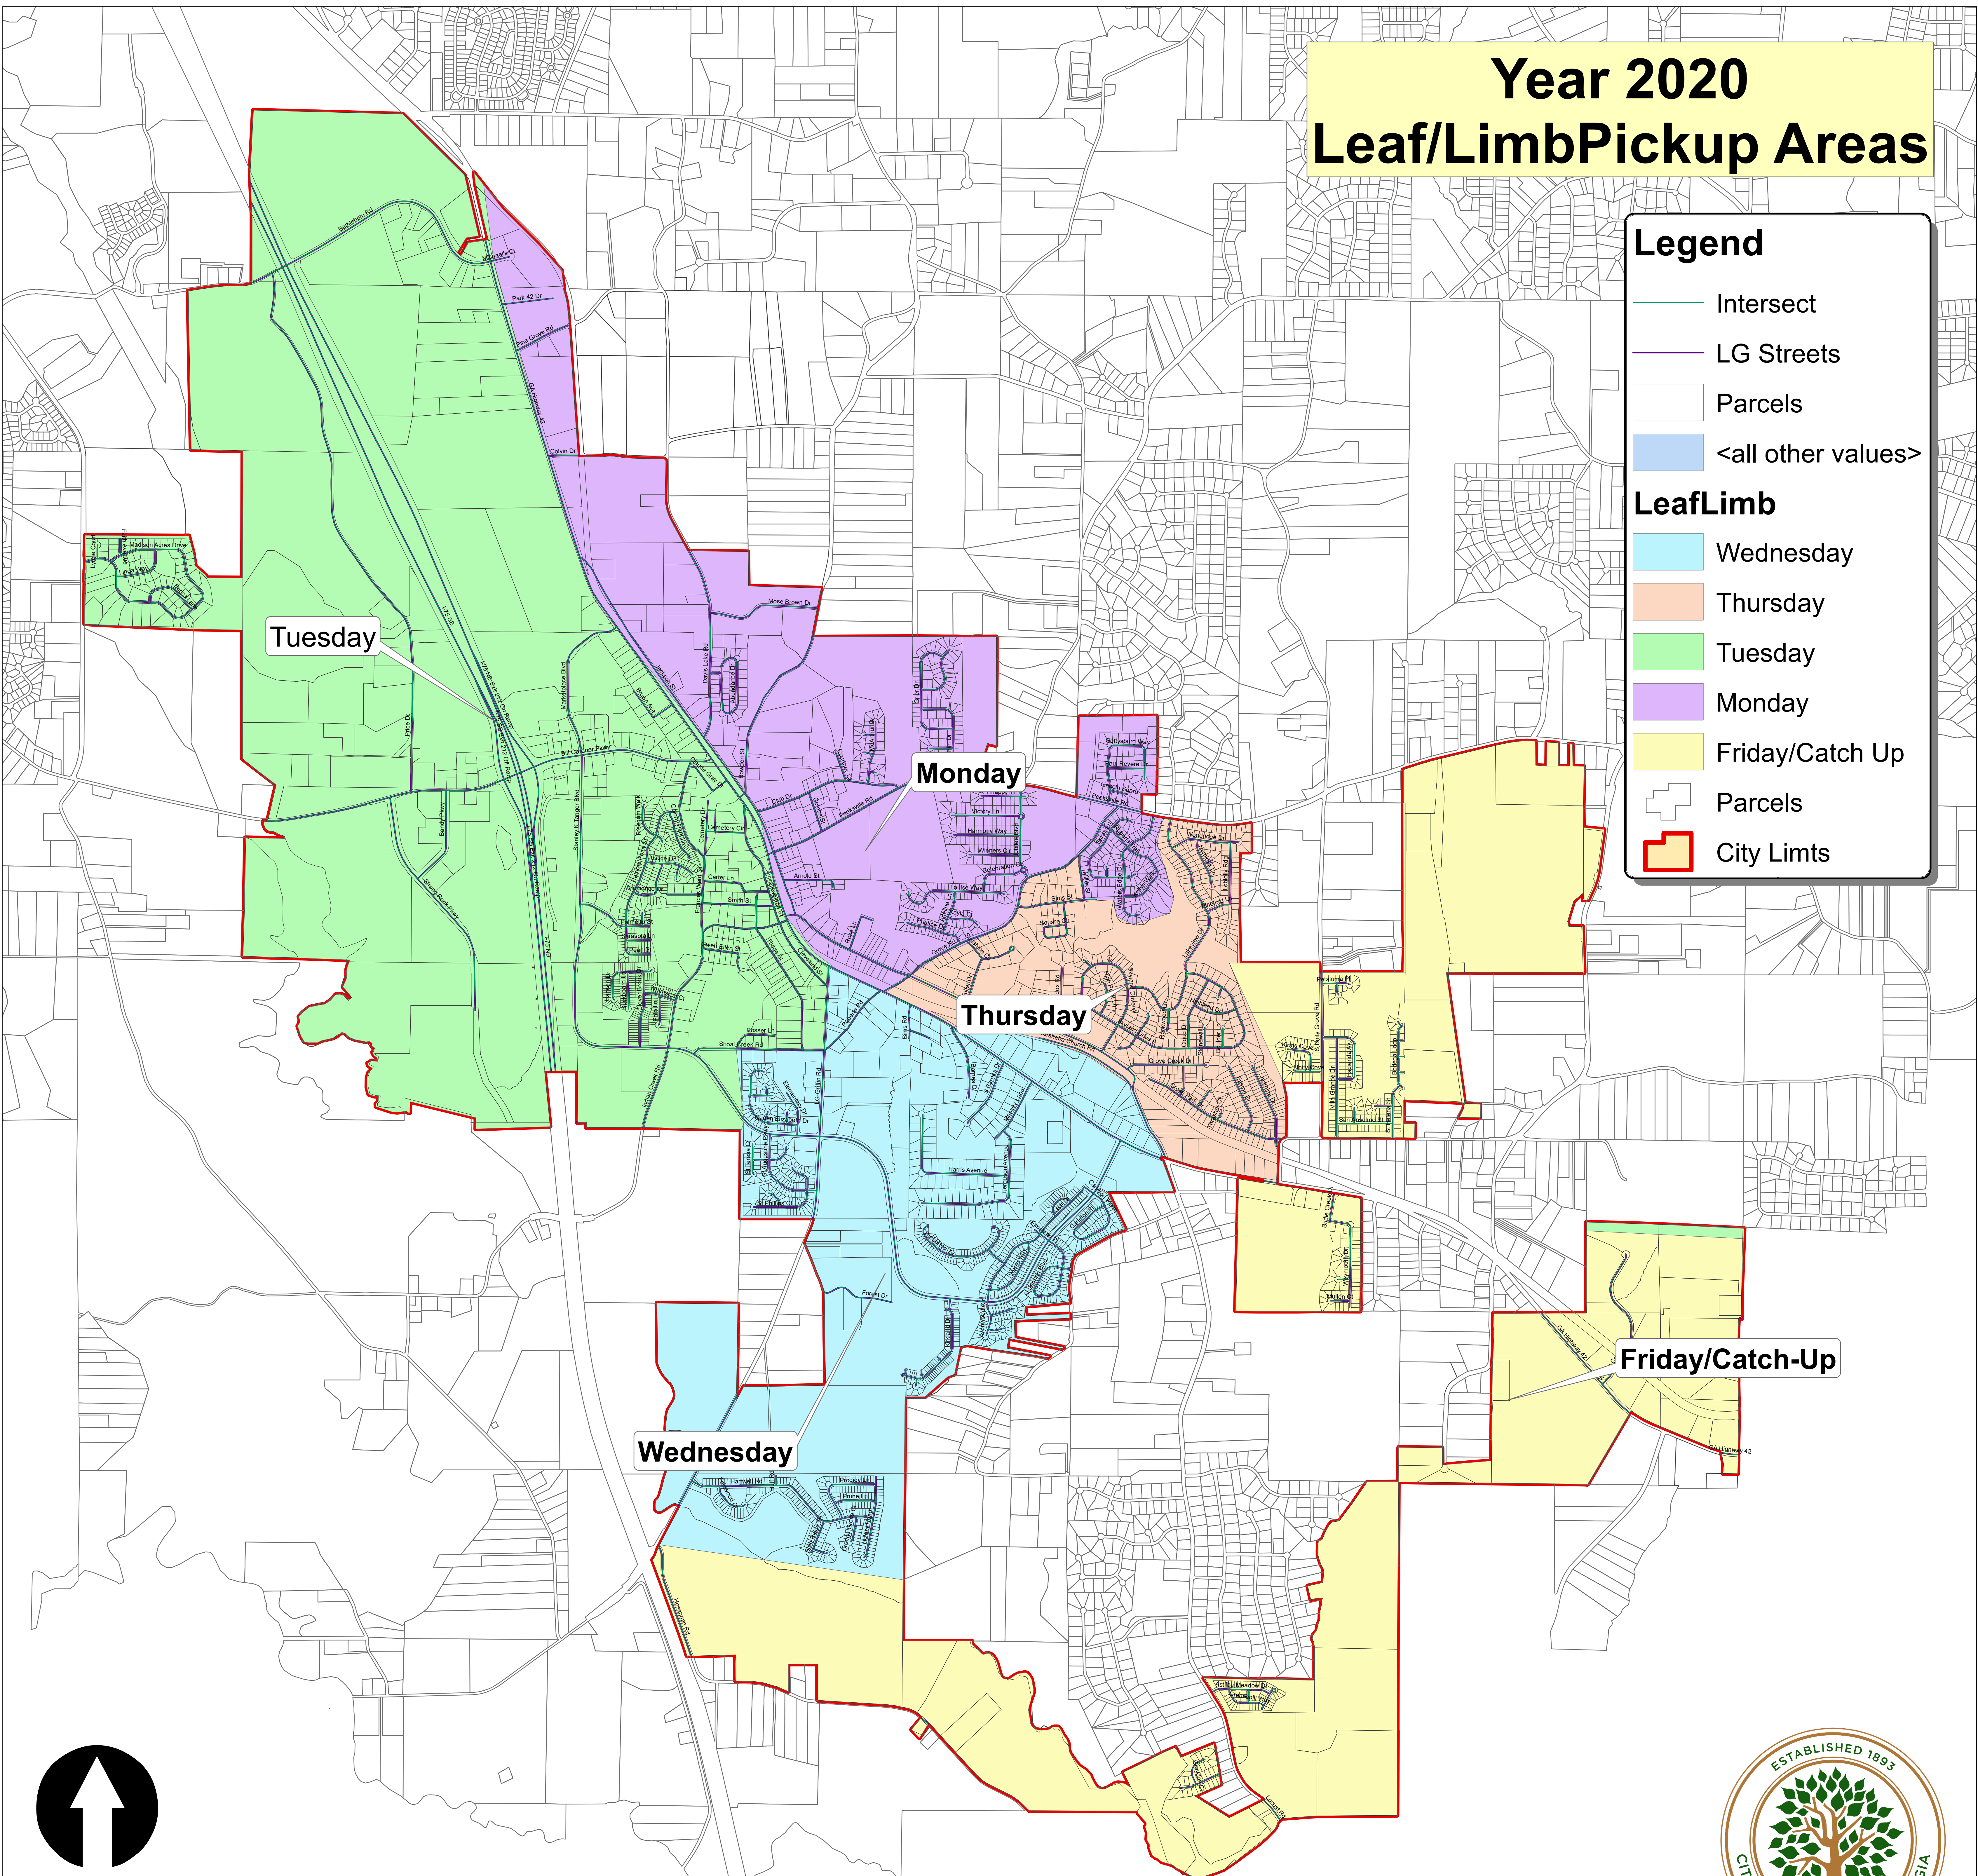

Year 2020 Leaf/Limb Pickup Areas

Legend

- Intersect
- LG Streets
- Parcels
- <all other values>

LeafLimb

- Wednesday
- Thursday
- Tuesday
- Monday
- Friday/Catch Up
- Parcels
- City Limits

Tuesday

Monday

Thursday

Wednesday

Friday/Catch-Up

1 inch = 1,000 feet

Source: Locust Grove Community Development,
Locust Grove Stormwater/GIS Office
Date: January 21, 2020

Areas still under final route development and may change prior to February 2020.