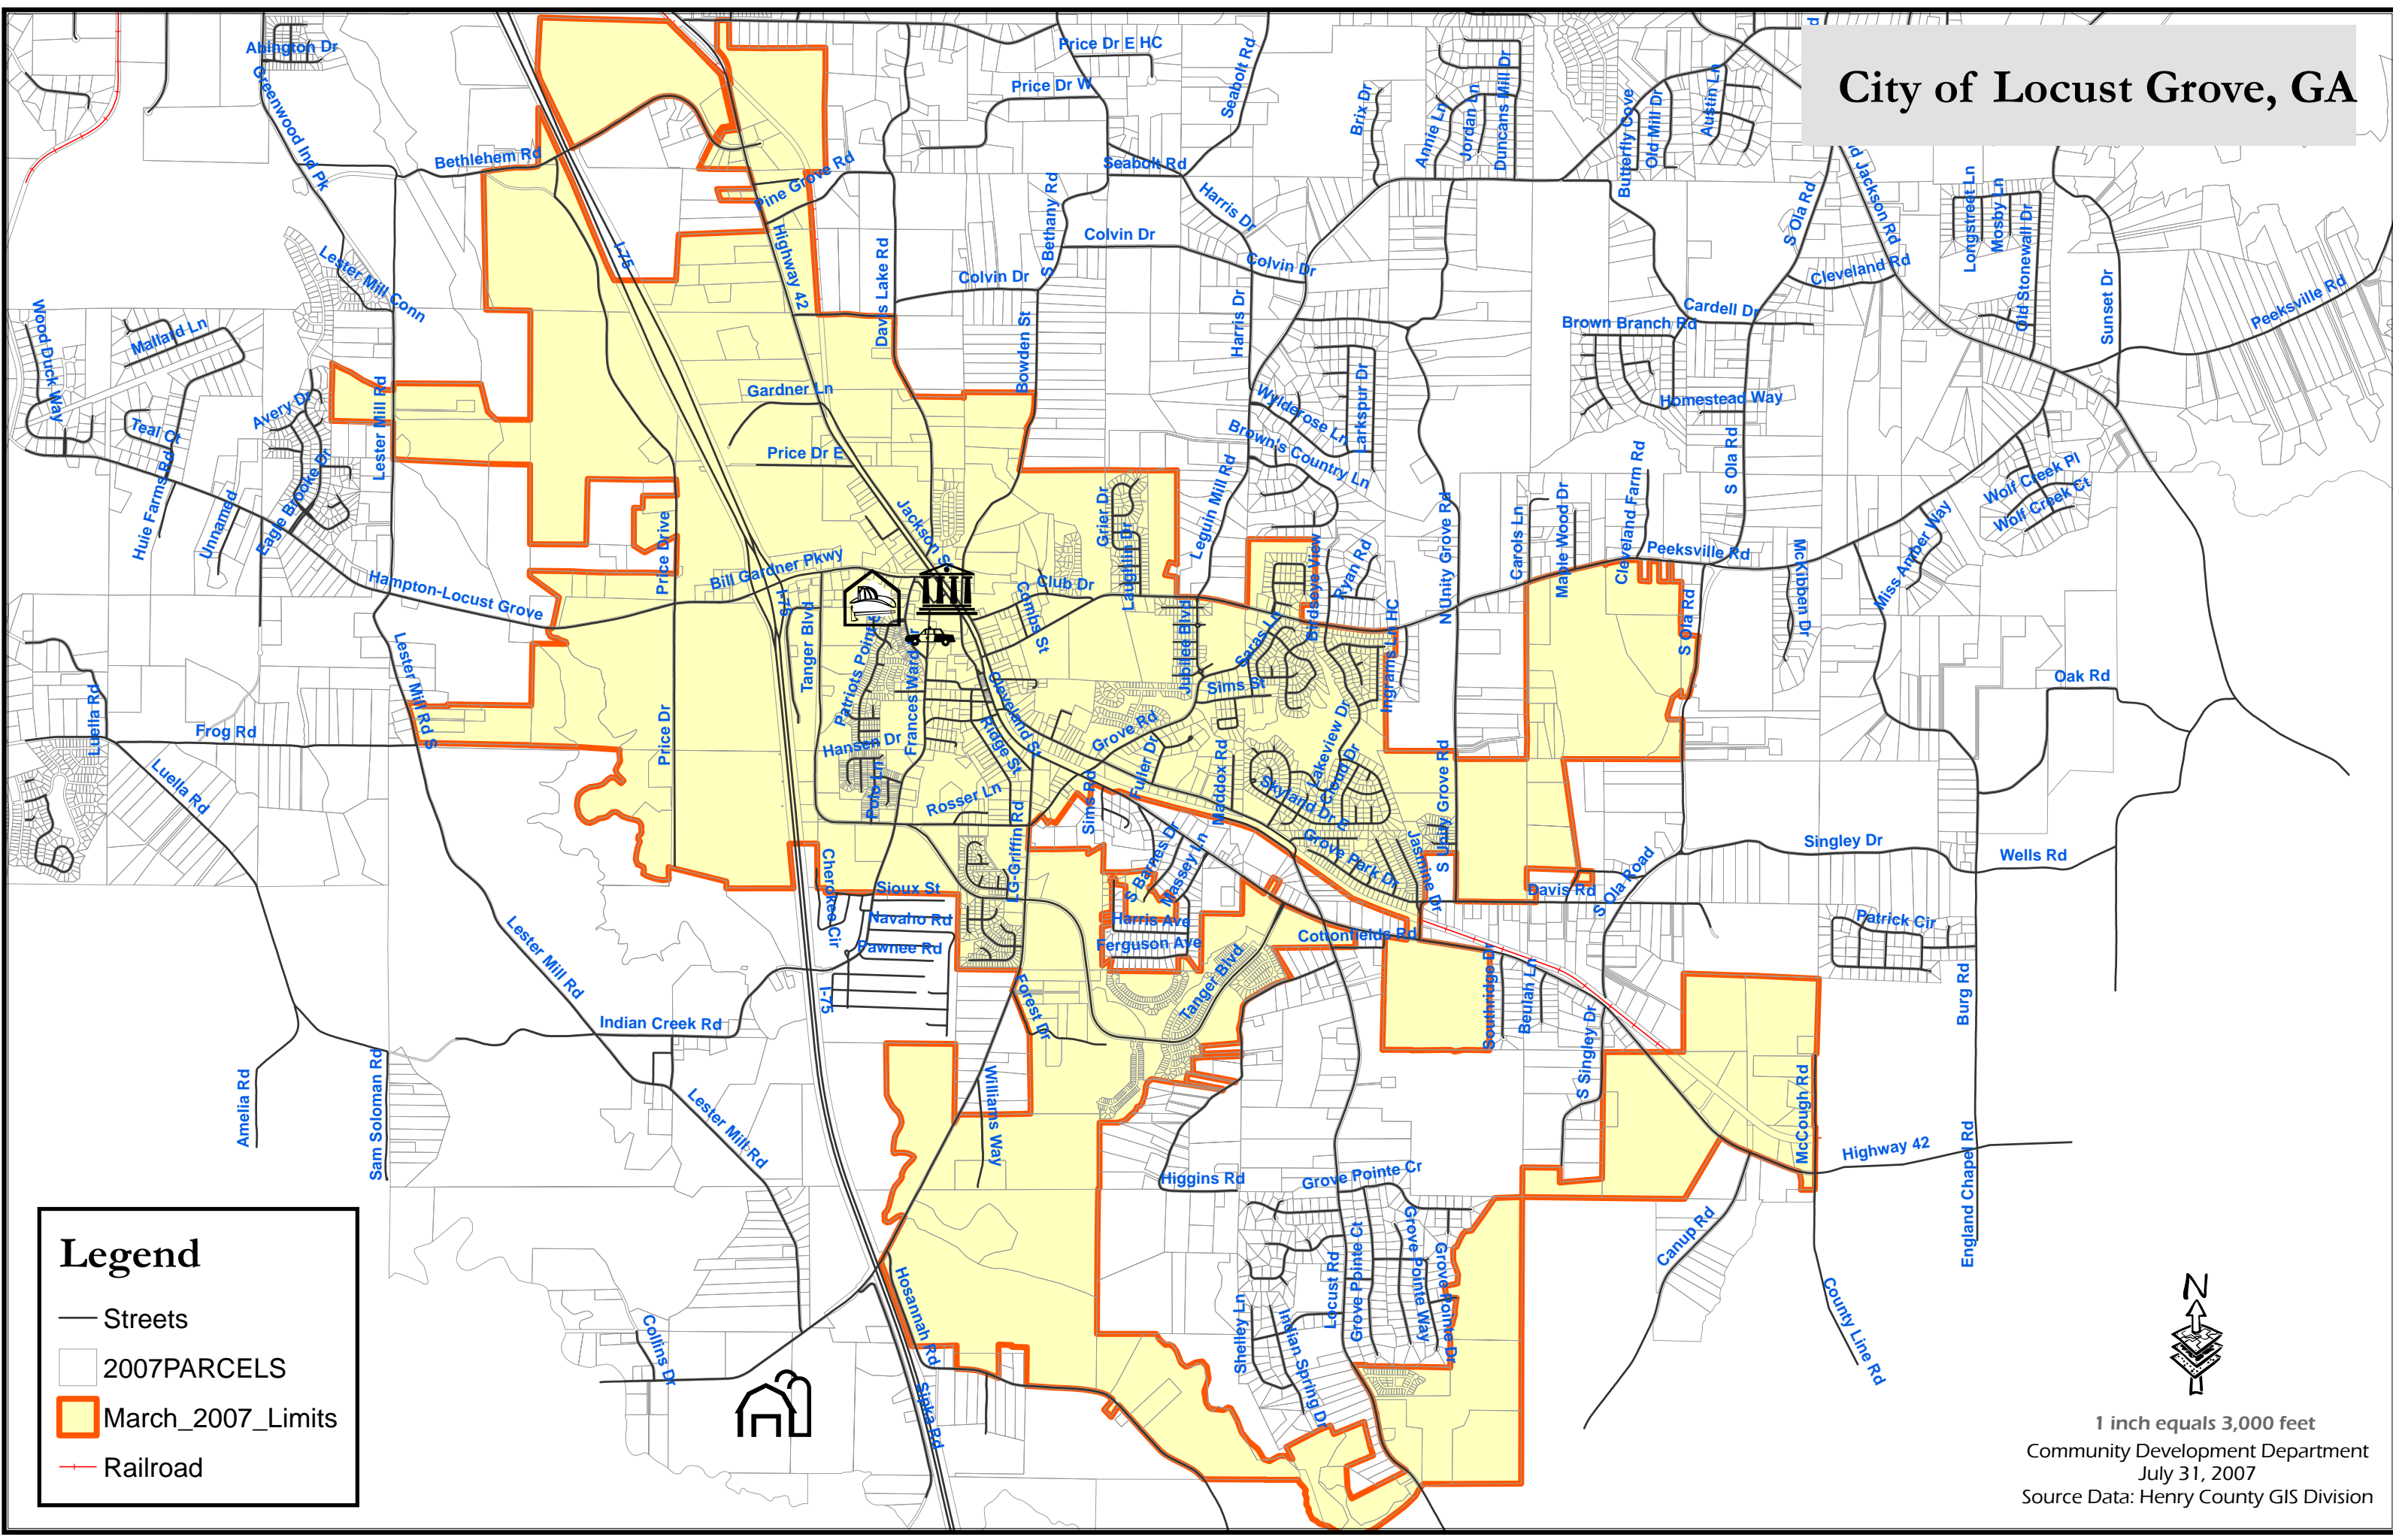

City of Locust Grove, GA

Legend

- Streets
- 2007 PARCELS
- ▭ March_2007_Limits
- +— Railroad

1 inch equals 3,000 feet
Community Development Department
July 31, 2007
Source Data: Henry County GIS Division